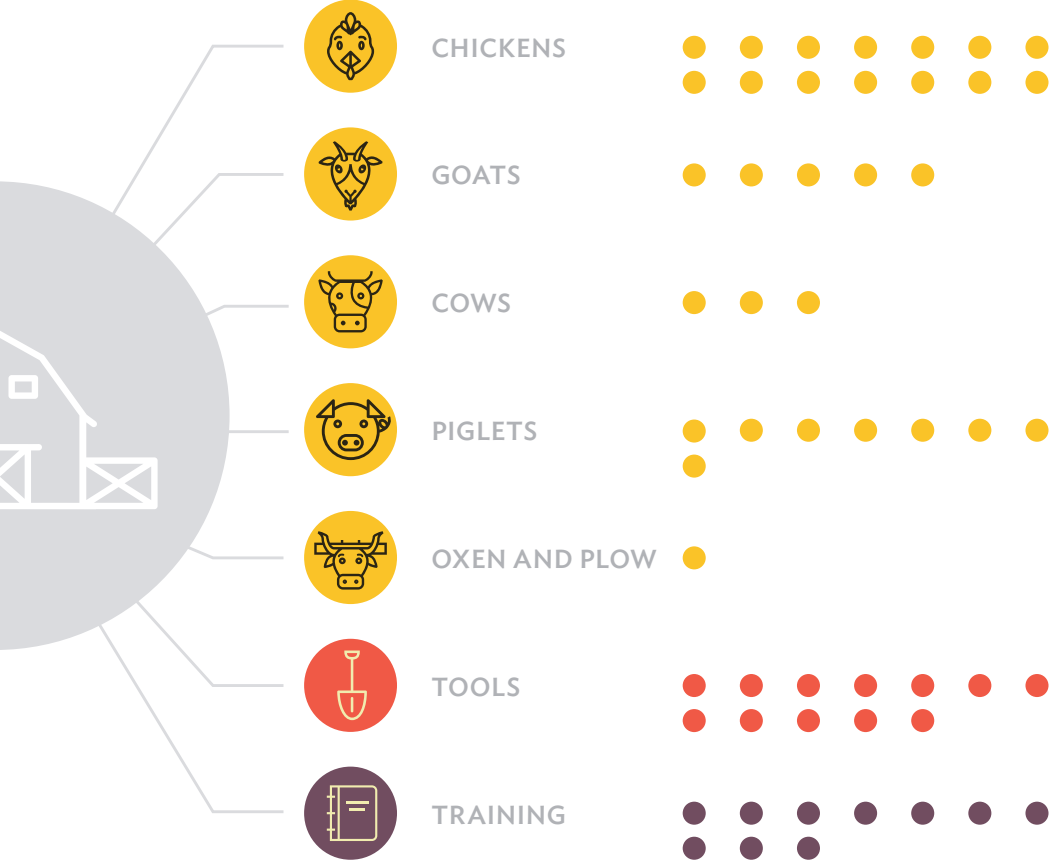

COMMUNITY BUNDLE COULD INCLUDE: