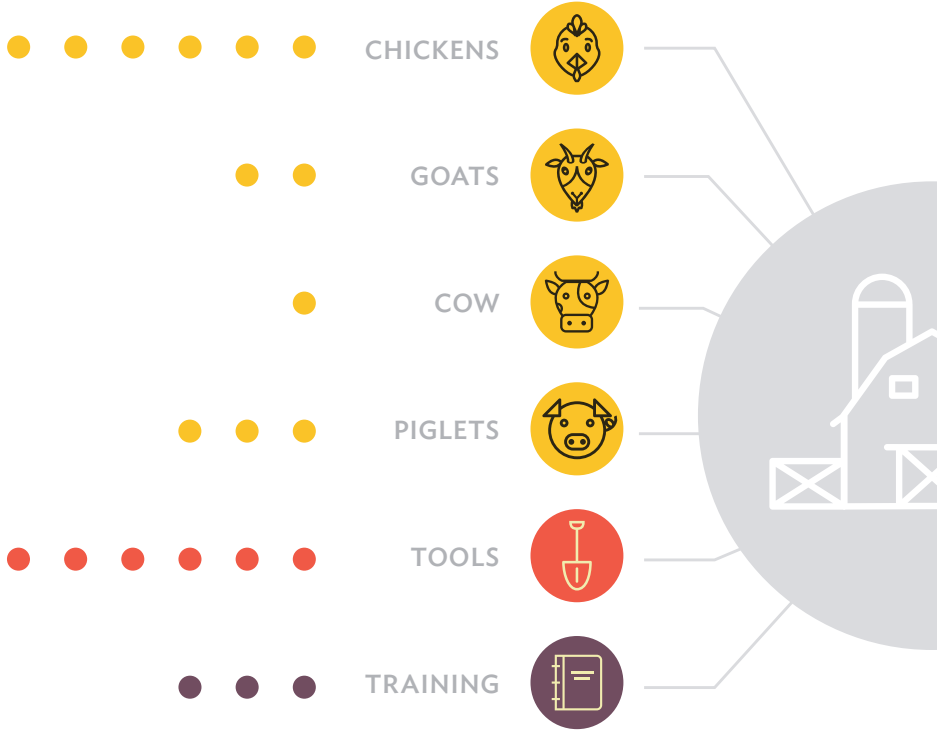

FAMILY BUNDLE COULD INCLUDE:

“Your examples of community project combinations and the education that is part of it is very reassuring and confirms our decision of going with the Presbyterian Giving Catalog. It is nice to work through the larger Church to God’s glory.”

— Kathryn Myers,
Member, Second Presbyterian Church,
Saginaw, Michigan